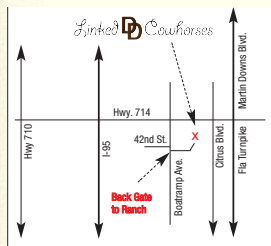

Saturday, Dec 3rd

New start time - 1pm

All Levels Handicap - $40 entry, **$100** Added $ per 10 teams,
Must Draw 1 Ride

Fun Class: Single Sort - Ranch Hand Sorting HC - $23 entry

#7 Handicap - $35 entry, **$100** Added$ per 10 teams, Must Draw 1 Ride

#5 W/#3 cap - $30 entry, Must Draw 1 Ride, **1st Place Plaques**

#10 Beginner Ranch Hand HC - $25/sorter - $15/gate
Trophy Belt Buckle to 1st place sorter.

All Classes 50% payback, 1go and top 10 to the finals. All classes must draw at least one ride; except the OPEN.

Western Attire Required: Cowboy hats or NO hats. Western Shirt. No T-shirts.

ENTRANCE

4181 Boatramp Rd.
1 Road West of Citrus Blvd.
on Hwy 714