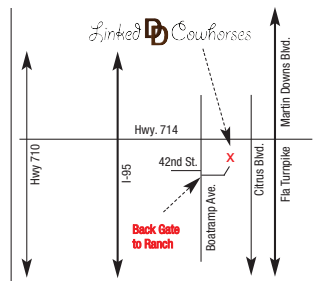

Linked Cowhorses

FUNFAMILYSPORT FUNFAMILYSPORT FUNFAMILYSPORT FUNFAMILYSPORT FUNFAMILYSPORT FUNFAMILYSPORT

LinkedDCowhorses SORT FOR THE SADDLE

Compete for a Vinton saddle in this seasons "high point" give away for #3 and #2 riders. Points will count for all our shows here from Oct. 3, 2009 through the last show in May or June in 2010. Points from all classes will count except for the fun class.

Concessions By:

Saddle Repairs, Stirup Leathers,
Reins, Headstalls, Spur Straps.
Danny - 863-634-6488

NEW ENTRANCE

4181 Boatramp Rd.
1 Road West of Citrus Blvd.
on Hwy 714

Show Schedule

Date: Saturday, March 6th

Time: High Noon

All classes include 1go + a finals - 60 second clock

#14 Ranch Sorting - \$45/rider
\$500 Added

All Levels Handicap - \$40/rider
\$100 Added/10 Teams

Master's Class - \$35/rider

Fun Class

To Be Decided at Show - \$30/rider