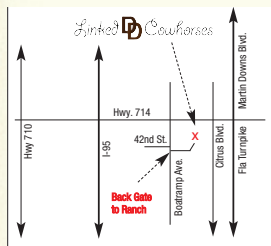

Linked Cowhorses

FUNFAMILYSPORT FUNFAMILYSPORT FUNFAMILYSPORT FUNFAMILYSPORT FUNFAMILYSPORT FUNFAMILYSPORT

Saturday, Oct 1st 1pm

Open - $45 entry, 50% payback, **$500** Added $, NO Handicap, NO Draws

All Levels Handicap - $40 entry, **$100** Added $ per 10 teams,
Must Draw 1 Ride, **Trophy Buckles to 1st place team.**

Fun Class: Single Sort - $23 entry (3$ is sanctioning), 100% payback!!!

#7 Handicap - $35 entry, Must Draw 1 Ride
Year End High Point Awards for this Class!

#5 W/#3 cap - $30 entry, Must Draw 1 Ride, **1st Place Trophy Belt Buckles!!**
Year End High Point Awards for this Class!!

#10 Beginner Ranch Hand HC - $25/sorter - $15/gate
Trophy Belt Buckle to 1st place sorter.

All Classes 50% payback except the fun class, 1 go and top 10 to the finals. All classes must draw at least one ride; except the OPEN.

Prizes will be awarded to the top riders in the #7 class and the #5 class for the seasons high point riders in each division. Each class is its own division for points; other classes DO NOT count. Points count from the OCT show thru to the last show either in May or June.
Western Attire Required: Cowboy hats or NO hats. Western Shirt. No T-shirts.

ENTRANCE

4181 Boatramp Rd.
1 Road West of Citrus Blvd.
on Hwy 714